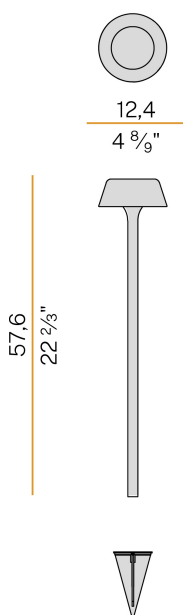

PANZERI

Firefly In The Sky

5V DC battery
PE07816.011.0514

 corten

DIRECT
LIGHT

Data sheet

CODE	PE07816.011.0514
SYSTEM POWER CONSUMPTION	2W
EFFICACY	67lm/W
LIGHT SOURCE	LED
LIGHT SOURCE LIFETIME	L80 (B10) 70.000h
COLOUR TEMPERATURE	2700K Ra>90
LIGHT DISTRIBUTION	diffused
POWER SUPPLY	5V DC
ELECTRICAL CONFIGURATION	battery
NOMINAL LUMINOUS FLUX	273lm
LUMEN OUTPUT	134lm
EFFICIENCY	49.1%
WEIGHT	0.91 Kg
PROTECTION DEGREE	IP65
COLOUR TOLLERANCES	SDCM 3
PACKING DIMENSIONS	14,0 x 63,0 x 12,5 cm

Floor lighting fixture for outdoor spaces, with direct light emission. Galvanized sheet metal peg for ground fixing in polyacrylic paint. Body in brass and aluminium in champagne, mat black, corten, bronze, textured olive green, textured soft white or textured natural terracotta polyacrylic paint. Removable head with magnetic fastening, in die-cast aluminium with polyacrylic paint. Silicone gaskets. Modelled acrylic diffuser with mat finish and serigraphy. Stainless steel screws. Push-button to adjust luminosity according to 5 levels of visual comfort. Battery status indicator integrated into the head. Equipped with Li-Po battery USB-C rechargeable, with up to 6 hours life at 100% of light emission and up to 24 hours life at 25%. Equipped with battery charger with USB-C connector and adapter plug.

Technical drawing

Polar diagram